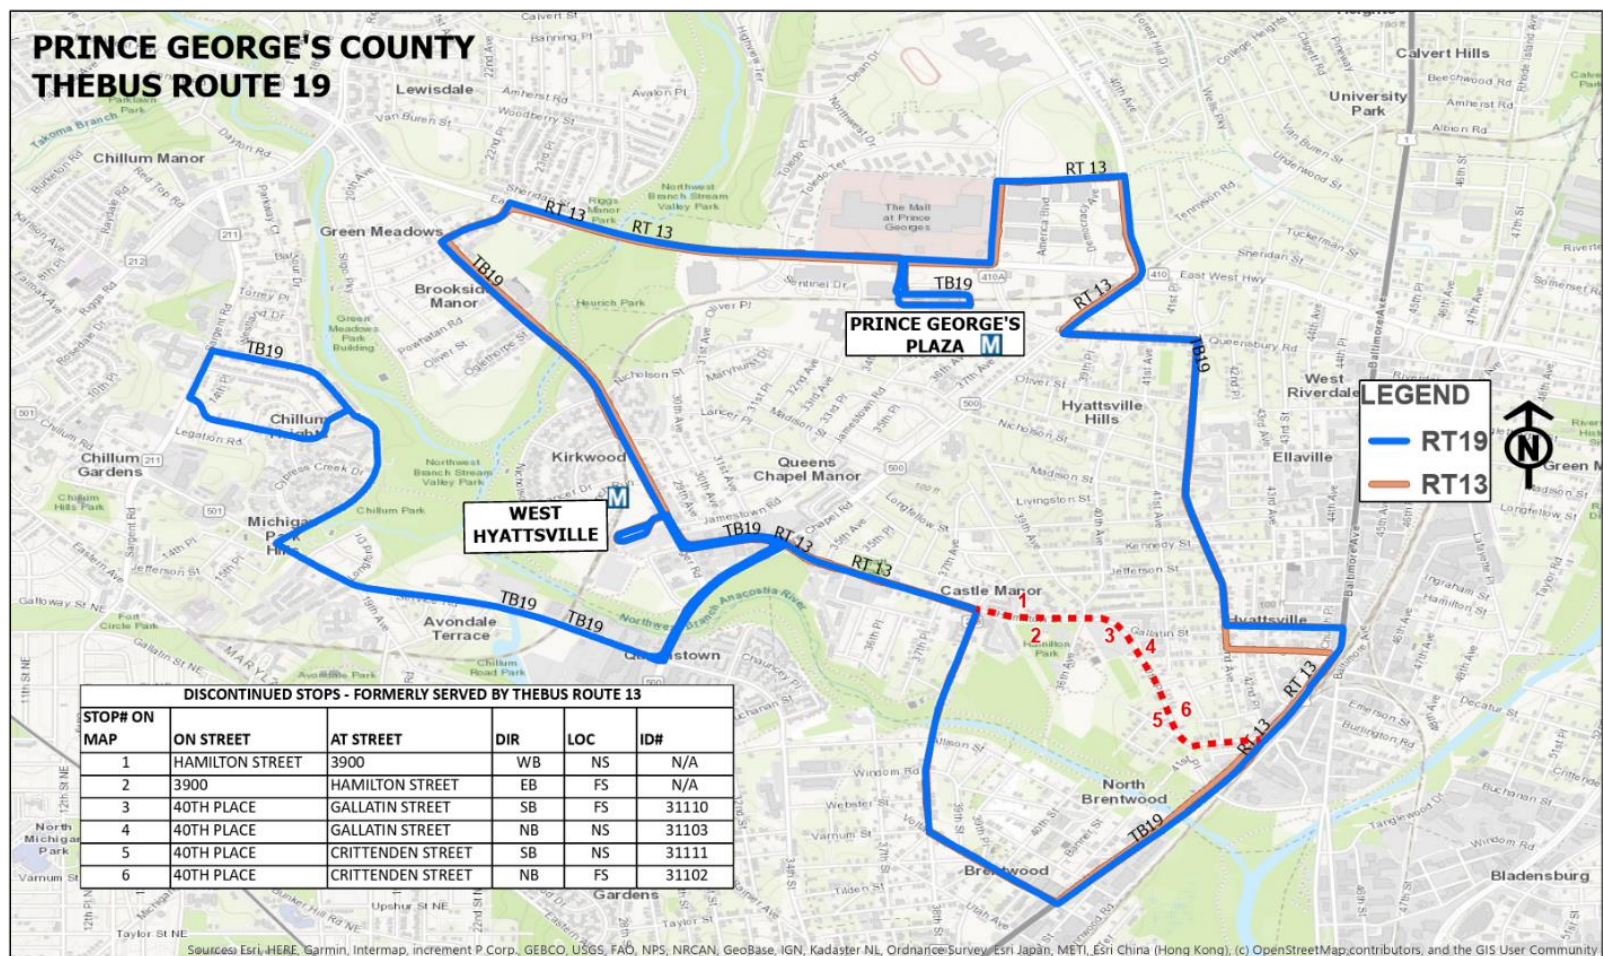

NEW BUS LINE!!

ROUTE 19

**Chillum – West Hyattsville – North Brentwood – Downtown Hyattsville
Starting on Tuesday, June 1, 2021**

WEST HYATTSVILLE METRORAIL STATION	SARGENT ROAD	WEST HYATTSVILLE METRORAIL STATION	HAMILTON STREET @ 38TH AVENUE	OPPOSITE COUNTY SERVICE BUILDING	42ND AVENUE @ OGELTHORPE STREET	P.G PLAZA METRORAIL STATION	AGER ROAD @ NICHOLSON STREET	WEST HYATTSVILLE METRORAIL STATION
6:00 AM	6:08 AM	6:19 AM	6:23 AM	6:31 AM	6:36 AM	6:46 AM	6:54 AM	6:56 AM
6:35 AM	6:43 AM	6:54 AM	6:58 AM	7:06 AM	7:11 AM	7:21 AM	7:29 AM	7:31 AM
7:10 AM	7:18 AM	7:29 AM	7:33 AM	7:41 AM	7:46 AM	7:56 AM	8:04 AM	8:06 AM
7:45 AM	7:53 AM	8:04 AM	8:08 AM	8:16 AM	8:21 AM	8:31 AM	8:39 AM	8:41 AM
8:20 AM	8:28 AM	8:39 AM	8:43 AM	8:51 AM	8:56 AM	9:06 AM	9:14 AM	9:16 AM
8:55 AM	9:03 AM	9:14 AM	9:18 AM	9:26 AM	9:31 AM	9:41 AM	9:49 AM	9:51 AM
9:30 AM	9:38 AM	9:49 AM	9:53 AM	10:01 AM	10:06 AM	10:16 AM	10:24 AM	10:26 AM
10:05 AM	10:13 AM	10:24 AM	10:28 AM	10:36 AM	10:41 AM	10:51 AM	10:59 AM	11:01 AM
10:40 AM	10:48 AM	10:59 AM	11:03 AM	11:11 AM	11:16 AM	11:26 AM	11:34 AM	11:36 AM
11:15 AM	11:23 AM	11:34 AM	11:38 AM	11:46 AM	11:51 AM	12:01 PM	12:09 PM	12:11 PM
11:50 AM	11:58 AM	12:09 PM	12:13 PM	12:21 PM	12:26 PM	12:36 PM	12:44 PM	12:46 PM
12:25 PM	12:33 PM	12:44 PM	12:48 PM	12:56 PM	1:01 PM	1:11 PM	1:19 PM	1:21 PM
1:00 PM	1:08 PM	1:19 PM	1:23 PM	1:31 PM	1:36 PM	1:46 PM	1:54 PM	1:56 PM
1:35 PM	1:43 PM	1:54 PM	1:58 PM	2:06 PM	2:11 PM	2:21 PM	2:29 PM	2:31 PM
2:10 PM	2:18 PM	2:29 PM	2:33 PM	2:41 PM	2:46 PM	2:56 PM	3:04 PM	3:06 PM
2:45 PM	2:53 PM	3:04 PM	3:08 PM	3:16 PM	3:21 PM	3:31 PM	3:39 PM	3:41 PM
3:20 PM	3:28 PM	3:39 PM	3:43 PM	3:51 PM	3:56 PM	4:06 PM	4:14 PM	4:16 PM
3:55 PM	4:03 PM	4:14 PM	4:18 PM	4:26 PM	4:31 PM	4:41 PM	4:49 PM	4:51 PM
4:30 PM	4:38 PM	4:49 PM	4:53 PM	5:01 PM	5:06 PM	5:16 PM	5:24 PM	5:26 PM
5:05 PM	5:13 PM	5:24 PM	5:28 PM	5:36 PM	5:41 PM	5:51 PM	5:59 PM	6:01 PM
5:40 PM	5:48 PM	5:59 PM	6:03 PM	6:11 PM	6:16 PM	6:26 PM	6:34 PM	6:36 PM
6:15 PM	6:23 PM	6:34 PM	6:38 PM	6:46 PM	6:51 PM	7:01 PM	7:09 PM	7:11 PM