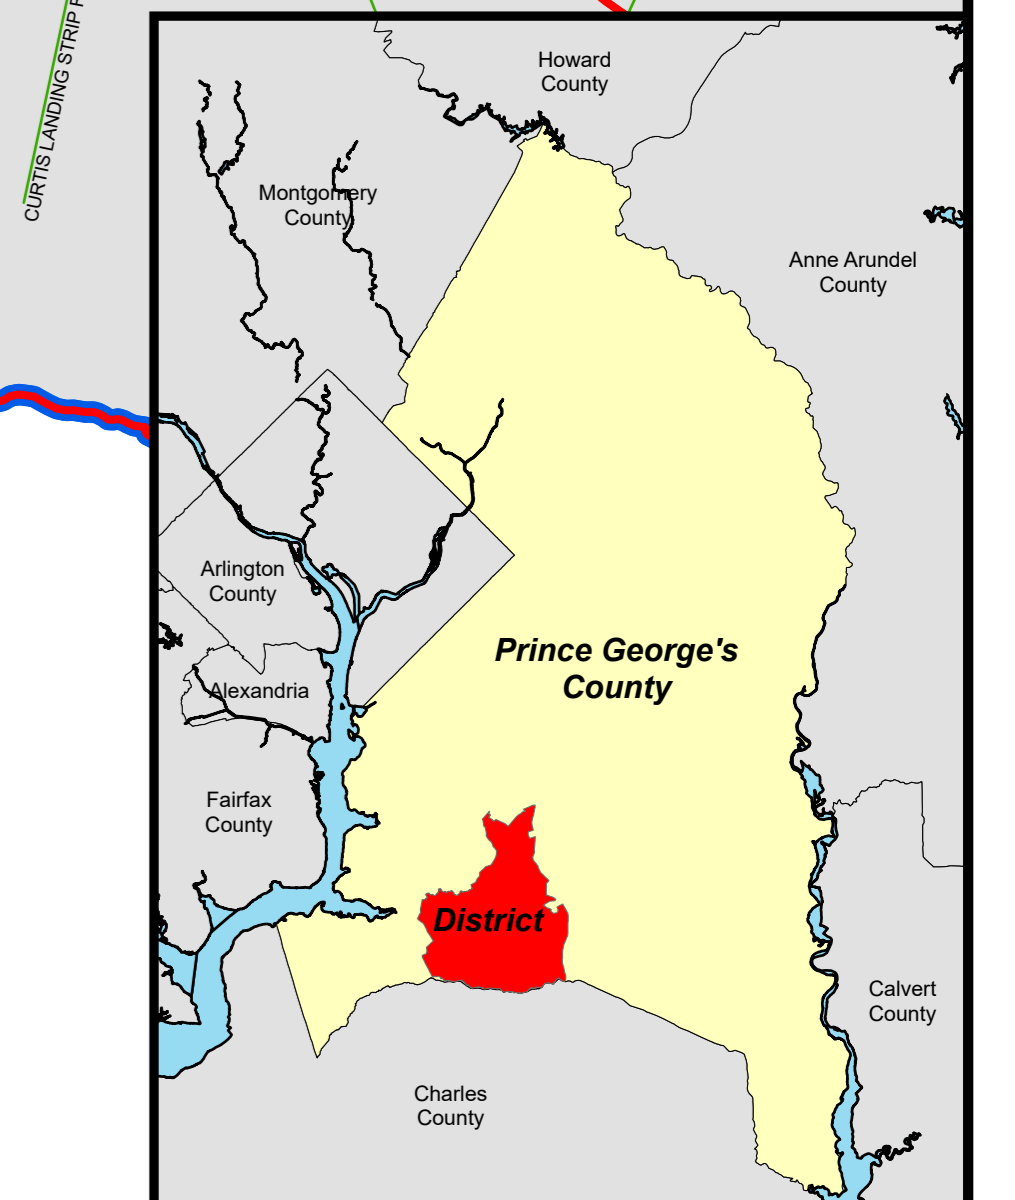

Legislative District 27A

Prince George's County, Maryland

Legend

- 27A Legislative District and Number
- 01-01 Election Precincts
- Municipalities
- Roads
- Polling Place and Precinct Number

DATA SOURCE	MNCPPC, OIT - GIS
DATE CREATED	May 2022
SERIAL NO	Legislative District 27A

Prince George's County Board of Elections
This map may not be reproduced, stored in a retrieval system, or transmitted in any form including electronic or by photo reproduction, without the express written permission of the Prince George's County Board of Elections. Polling places are subject to change. Please visit elections.mypgc.us regularly for updates.

950 475 0 950 1,900 2,850 3,800 Feet

The base map was compiled from aerial photography data acquired 2000. All mapping is referenced to the Maryland State Plane Coordinate System 1983 North American horizontal datum and 1988 vertical datum in meters.