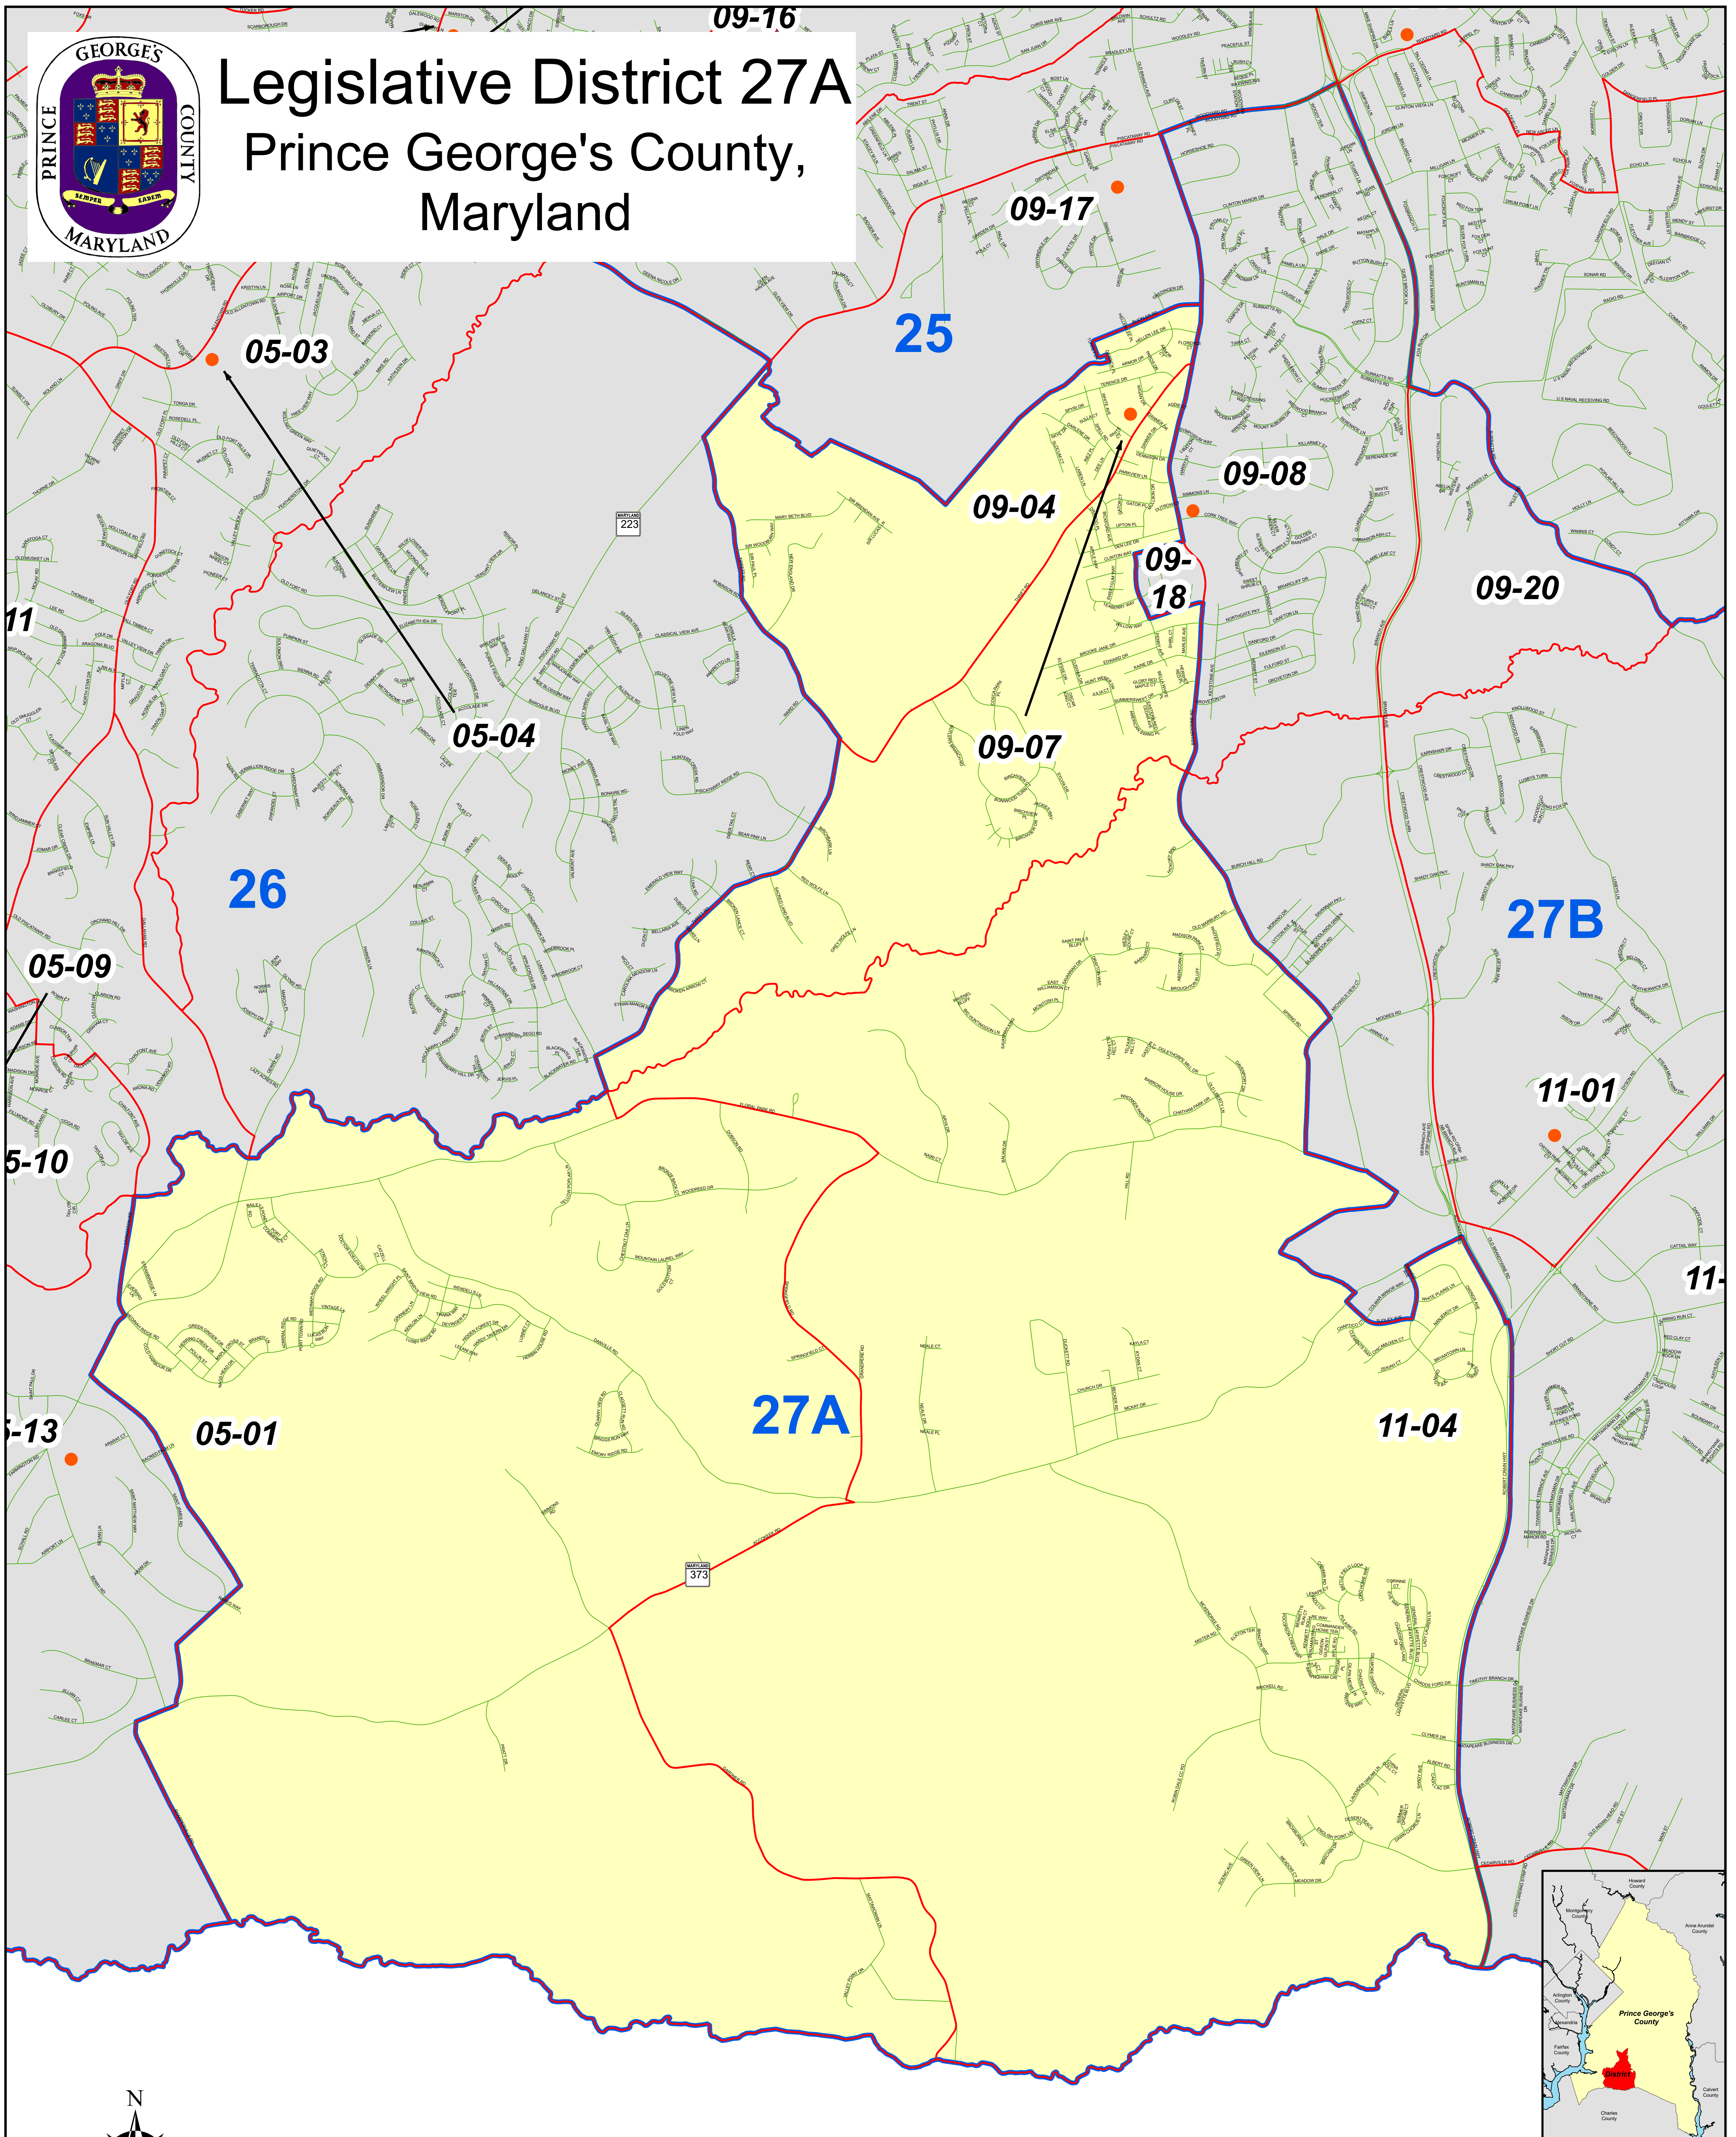

Legislative District 27A

Prince George's County, Maryland

Legend

- 27A Legislative District and Number
- 01-01 Election Precincts
- Municipalities
- Roads
- Polling Place and Precinct Number

DATA SOURCE	MNCPPC, OIT - GIS
DATE CREATED	May 2022
SERIAL NO	Legislative District 27A

Prince George's County Board of Elections
This map may not be reproduced, stored in a retrieval system, or transmitted in any form including electronic or by photo reproduction, without the express written permission of the Prince George's County Board of Elections. Polling places are subject to change. Please visit elections.mypgc.us regularly for updates.

950 475 0 950 1,900 2,850 3,800 Feet

The base map was compiled from aerial photography data acquired 2000. All mapping is referenced to the Maryland State Plane Coordinate System 1983 North American horizontal datum and 1988 vertical datum in meters.