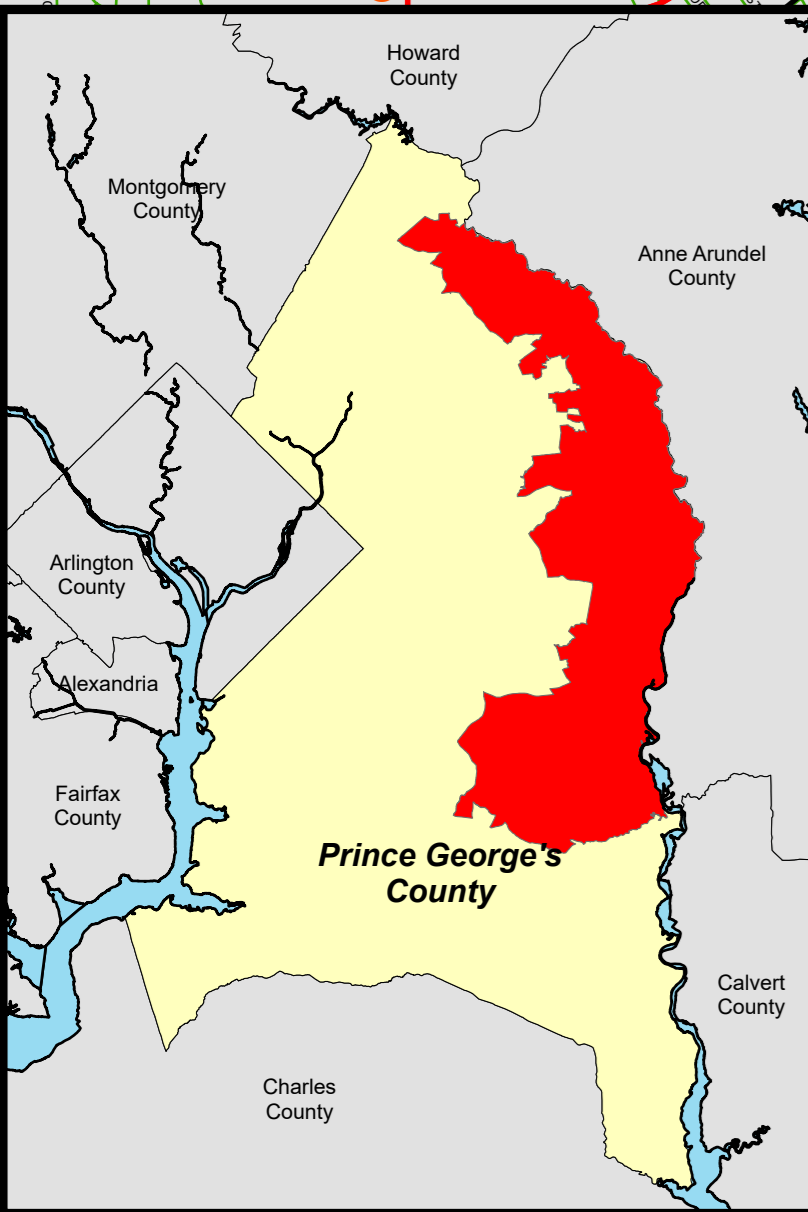

Legislative District 23

Prince George's County, Maryland

Legend	
23	Legislative District and Number
01-01	Election Precincts
	Municipalities
	Roads
●	Polling Place and Precinct Number