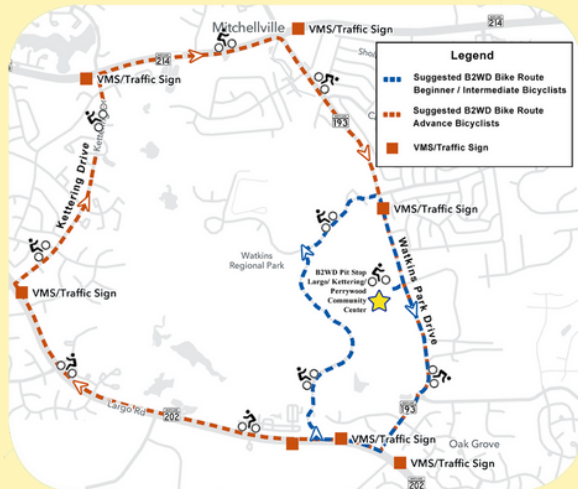

# BIKE TO WORK DAY 2023

## BIKE TO WORK DAY

Friday, May 19, 2023  
7:00 AM - 10:00 AM

**BIKE TO WORK DAY PIT STOP:**  
Largo/Kettering/Perrywood  
Community Center (parking lot)  
431 Watkins Park Drive  
Upper Marlboro, MD 20774

### Co-Hosts

Prince George's County Department of Public Works & Transportation  
M-NCPPC Department of Parks & Recreation, Prince George's County  
Prince George's County Bicycle & Pedestrian Safety Community Advisory Group